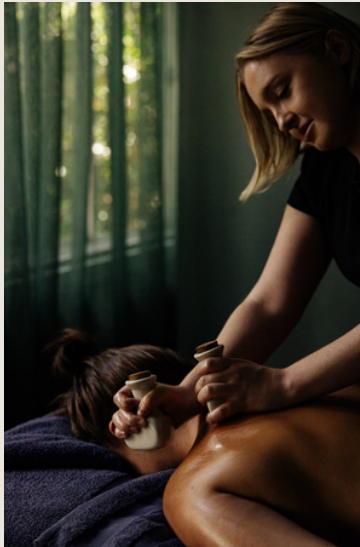

EST. 1892

ELEVATE YOUR EVERY DAY

HEALTH & WELLNESS

Stay active and unwind with access to our gym, 25m lap pool, steam room, sauna, and jacuzzi. Whether you're hitting the Peloton bikes, taking an e-bike for a spin, or playing a round of tennis, our wellness facilities are here to help you move, recharge, and relax. Our health & wellness facilities are open Sunday to Friday, 8 AM – 8 PM.

OSBORN
HOUSE

EST. 1892

ELEVATE YOUR EVERY DAY

SPA & RELAXATION

Indulge in relaxation with exclusive access to our spa and wellness amenities. Enjoy weekly LED treatments with Dermal Triwave MD, soothing infrared sauna sessions, and unlimited use of the traditional sauna, steam room, and jacuzzi. Plus, take advantage of a 20% discount on all spa treatments for the ultimate rejuvenation.